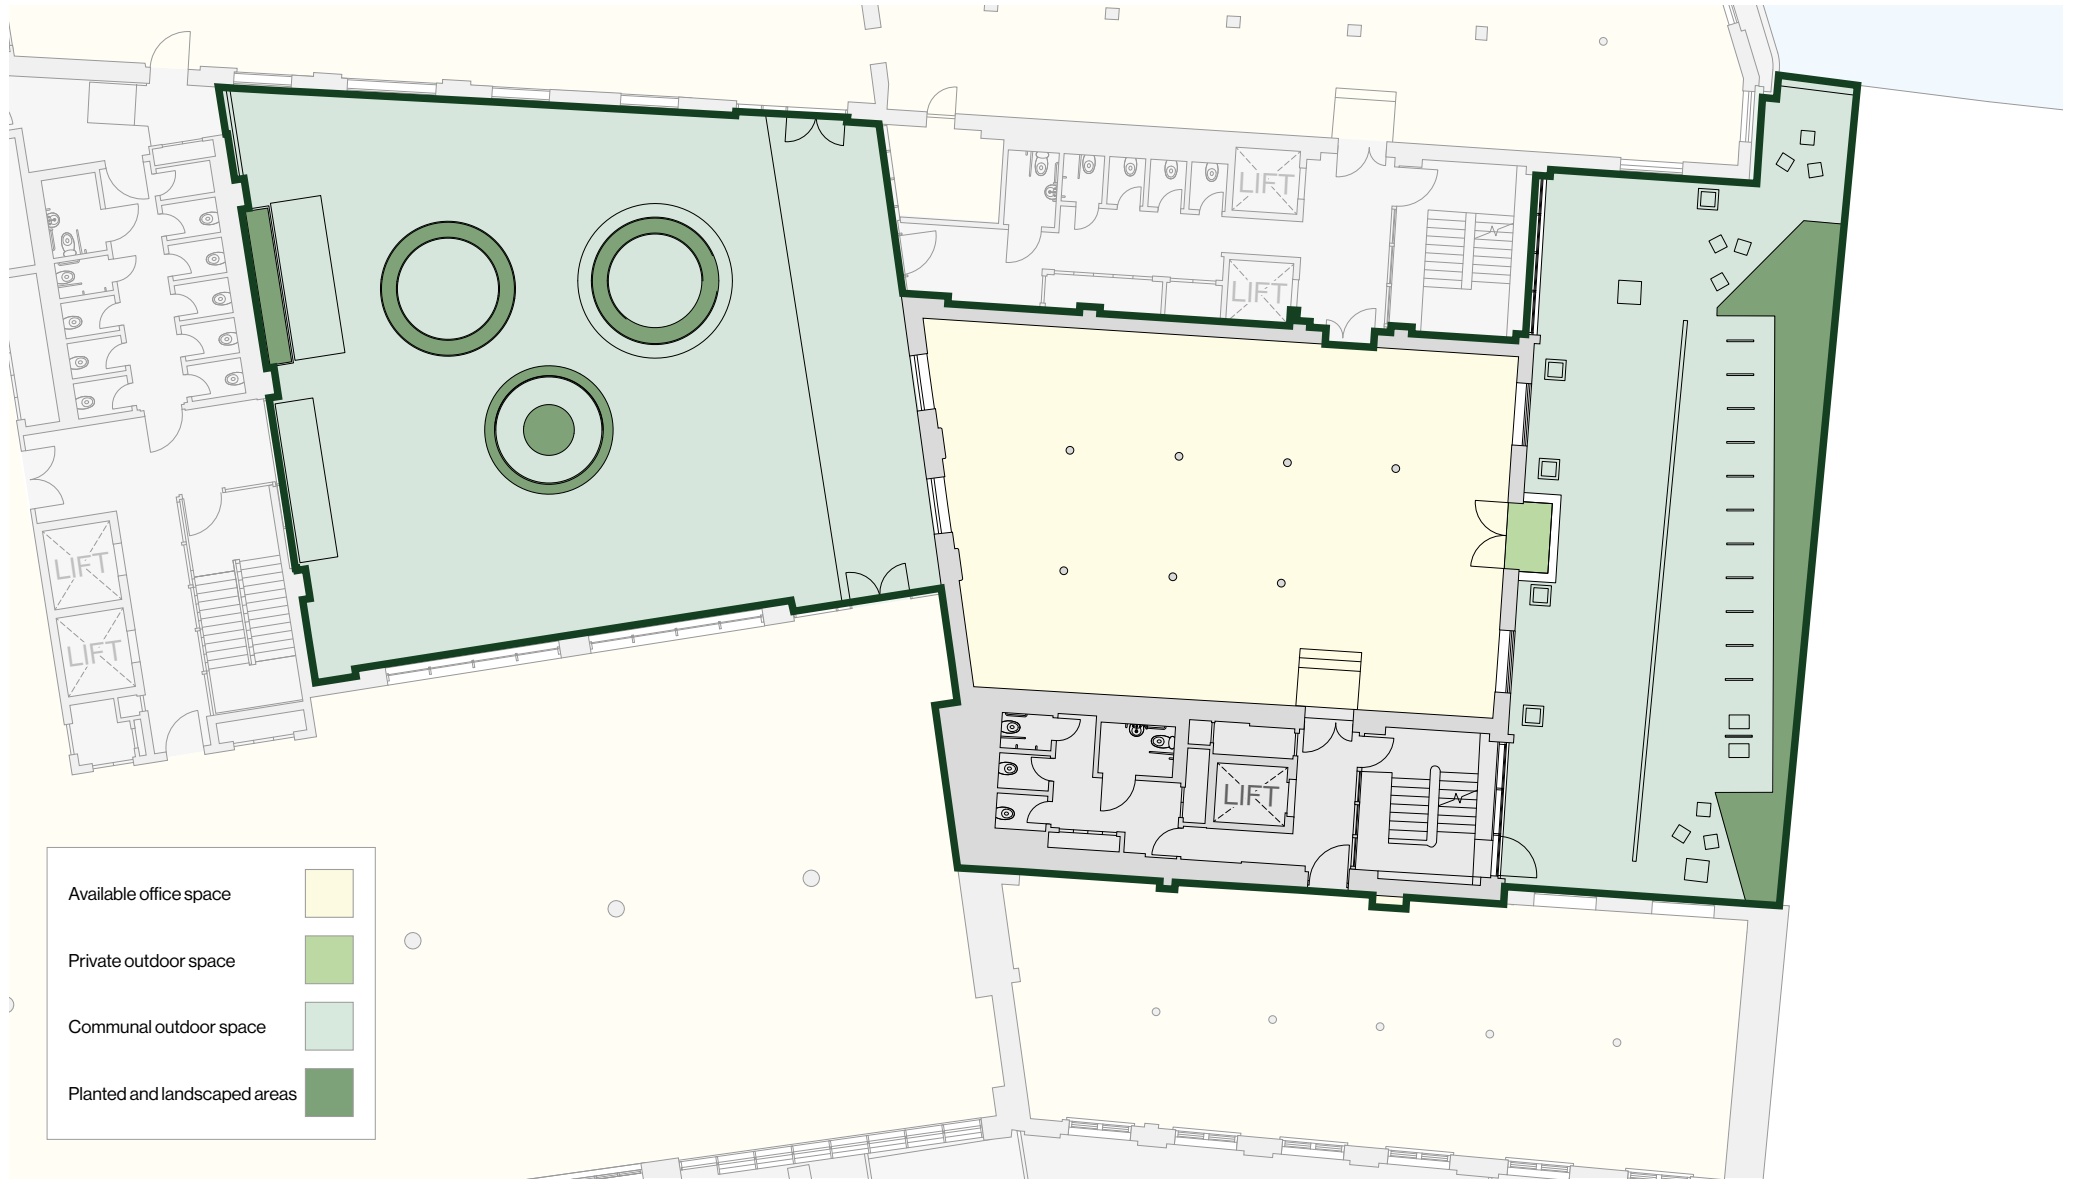

THE MILL

	Office Space	Outdoor Space
Ground Floor	1,435 sq ft / 133 sq m	463 sq ft / 43 sq m

THE MILL

	Office Space	Outdoor Space
Floor 1	1,875 sq ft / 174 sq m	29 sq ft / 3 sq m

THE MILL

	Office Space	Outdoor Space
Floor 2	1,894 sq ft / 176 sq m	27 sq ft / 3 sq m

THE MILL

- Available office space
- Private outdoor space
- Communal outdoor space
- Planted and landscaped areas

	Office Space	Outdoor Space
Floor 3	1,948 sq ft / 181 sq m	26 sq ft / 2 sq m

THE MILL

	Office Space	Outdoor Space
Floor 4	1,938 sq ft / 180 sq m	-

THE MILL

Available office space

Private outdoor space

Communal outdoor space

Planted and landscaped areas

	Office Space	Outdoor Space
Floor 5	2,355 sq ft / 219 sq m	-