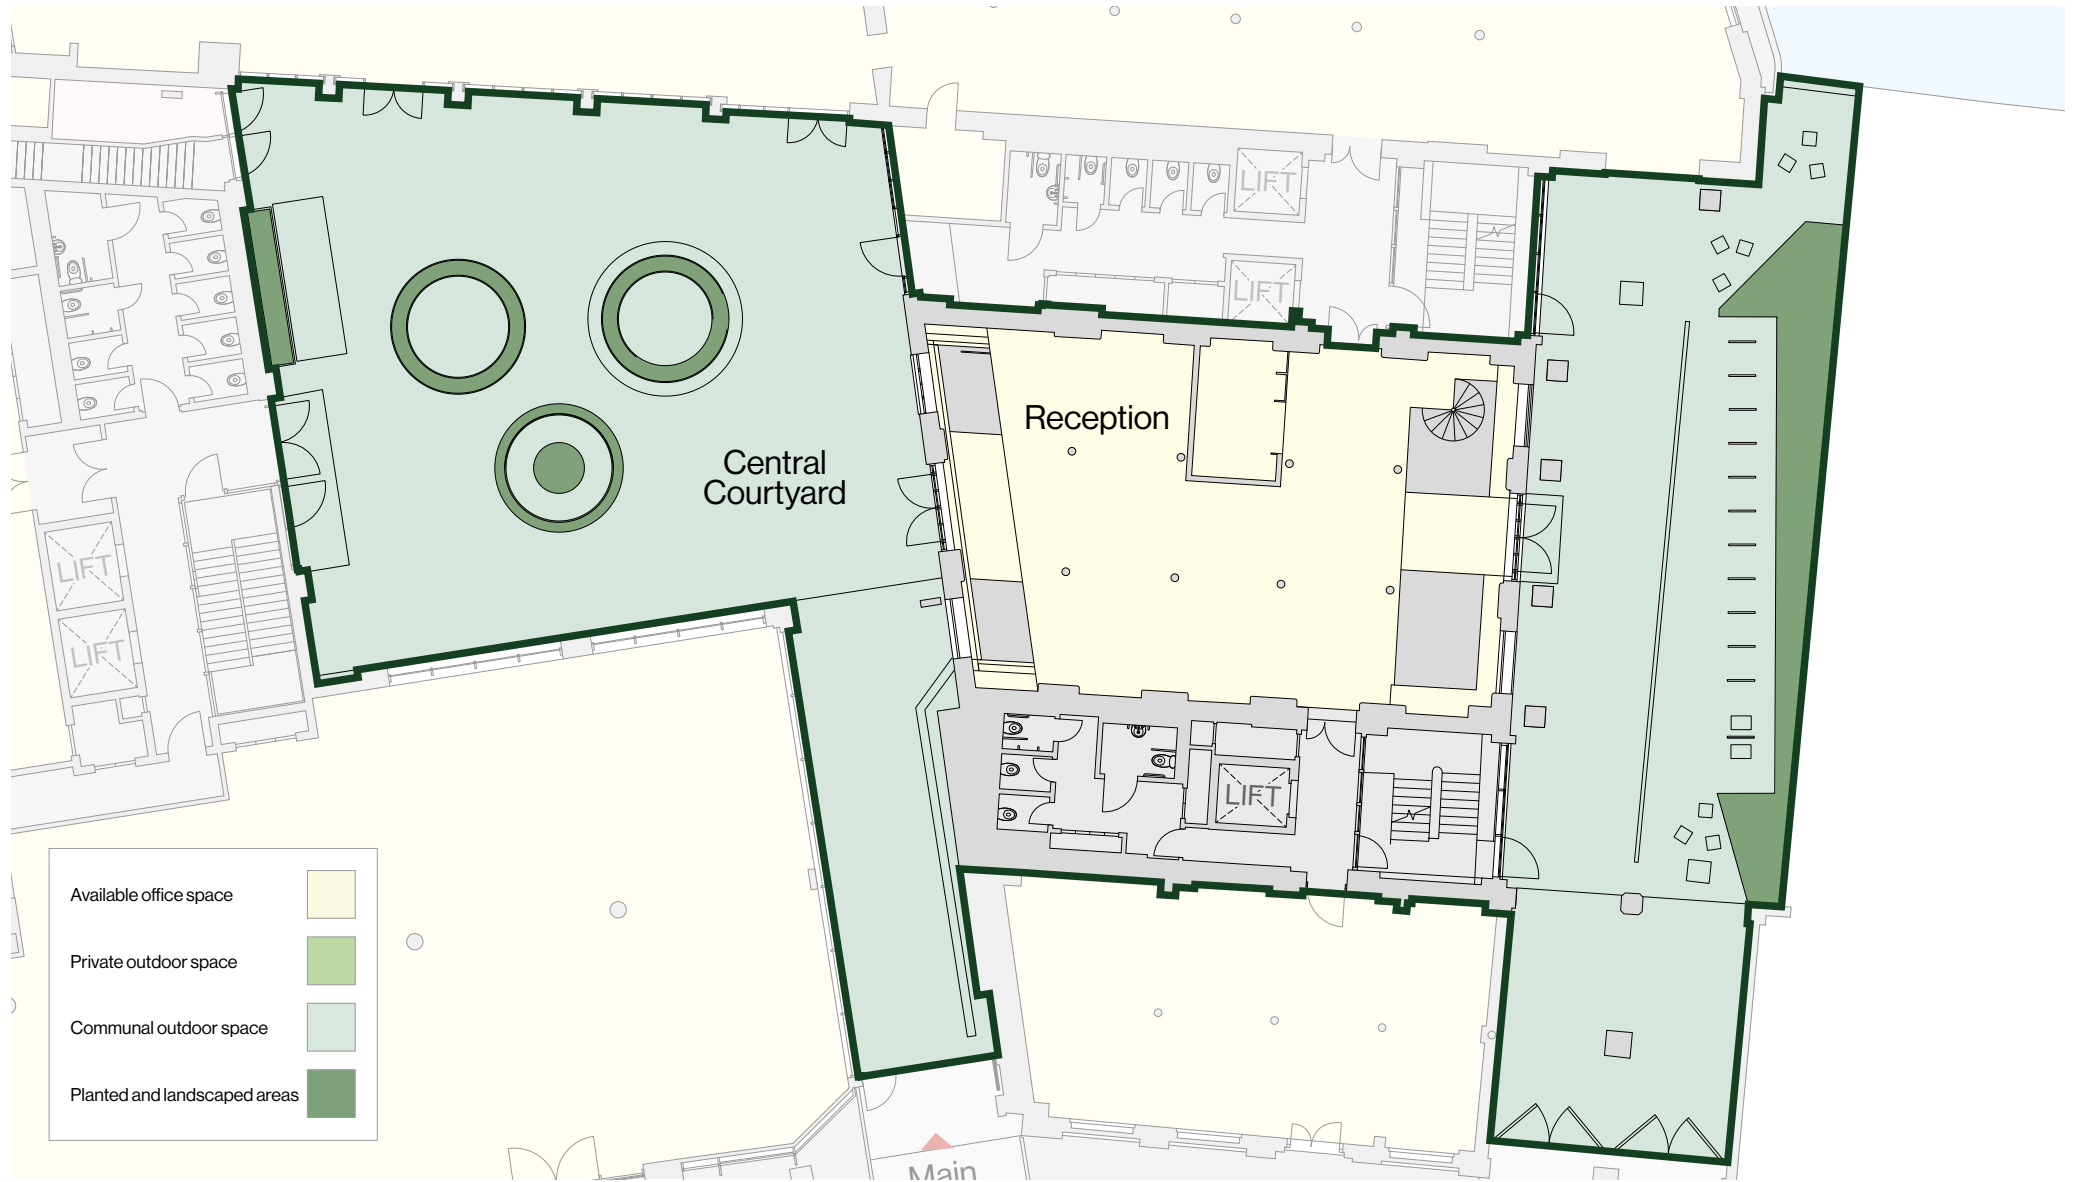

THE MILL

	Office Space	Outdoor Space
Ground Floor	1,435 sq ft / 133 sq m	463 sq ft / 43 sq m

THE MILL

	Office Space	Outdoor Space
Floor 1	1,875 sq ft / 174 sq m	29 sq ft / 3 sq m

THE MILL

	Office Space	Outdoor Space
Floor 2	1,894 sq ft / 176 sq m	27 sq ft / 3 sq m

THE MILL

- Available office space
- Private outdoor space
- Communal outdoor space
- Planted and landscaped areas

	Office Space	Outdoor Space
Floor 3	1,948 sq ft / 181 sq m	26 sq ft / 2 sq m

THE MILL

	Office Space	Outdoor Space
Floor 4	1,938 sq ft / 180 sq m	-

THE MILL

Available office space

Private outdoor space

Communal outdoor space

Planted and landscaped areas

	Office Space	Outdoor Space
Floor 5	2,355 sq ft / 219 sq m	-