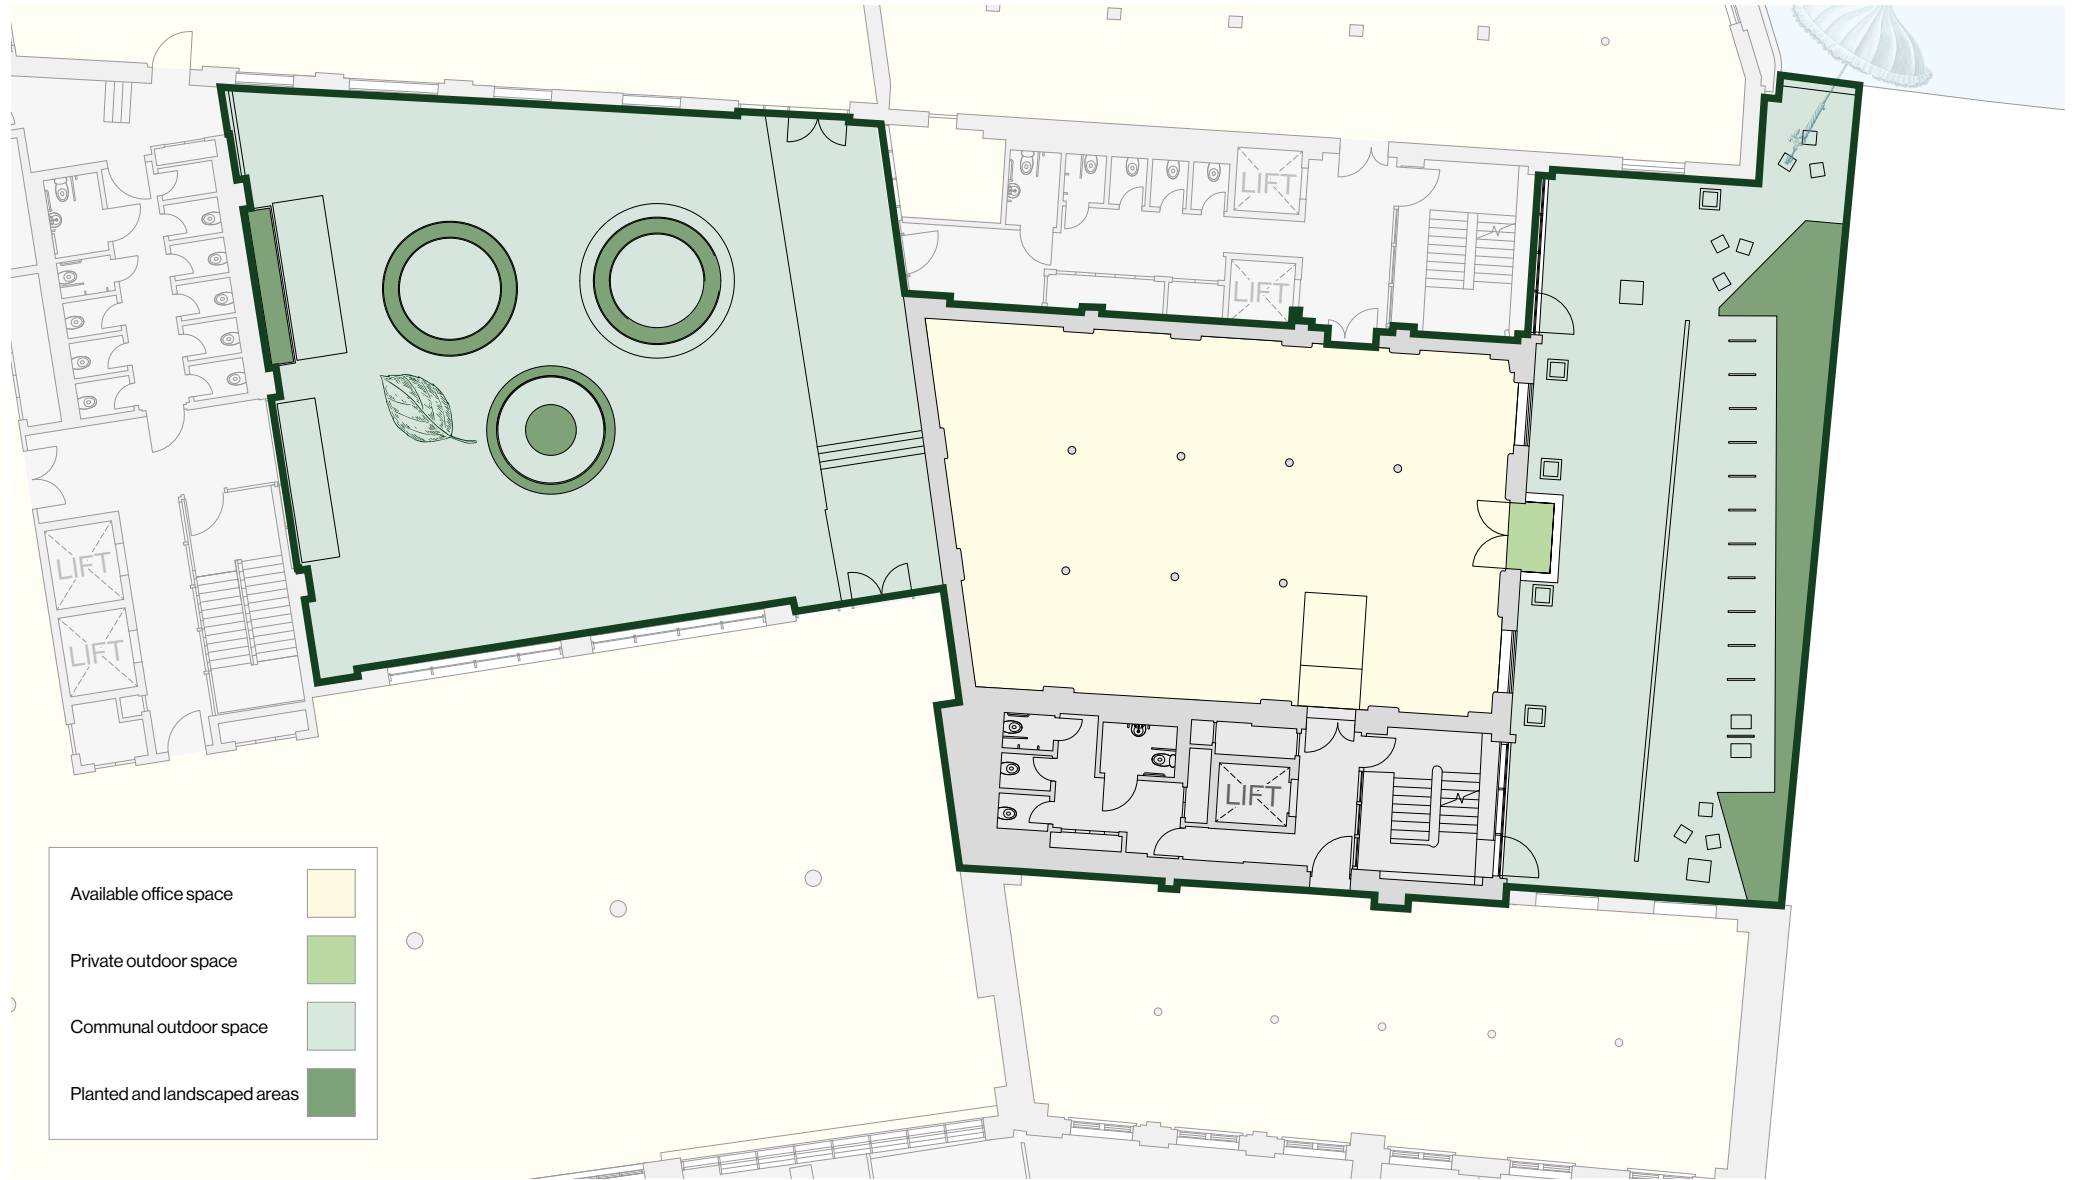

THE MILL

	Office Space	Outdoor Space
Ground Floor	1,435 sq ft / 133 sq m	463 sq ft / 43 sq m

THE MILL

	Office Space	Outdoor Space
Floor 1	1,875 sq ft / 174 sq m	29 sq ft / 3 sq m

THE MILL

	Office Space	Outdoor Space
Floor 2	1,894 sq ft / 176 sq m	27 sq ft / 3 sq m

THE MILL

- Available office space
- Private outdoor space
- Communal outdoor space
- Planted and landscaped areas

	Office Space	Outdoor Space
Floor 3	1,948 sq ft / 181 sq m	26 sq ft / 2 sq m

THE MILL

	Office Space	Outdoor Space
Floor 4	1,938 sq ft / 180 sq m	-

THE MILL

Available office space

Private outdoor space

Communal outdoor space

Planted and landscaped areas

	Office Space	Outdoor Space
Floor 5	2,355 sq ft / 219 sq m	-