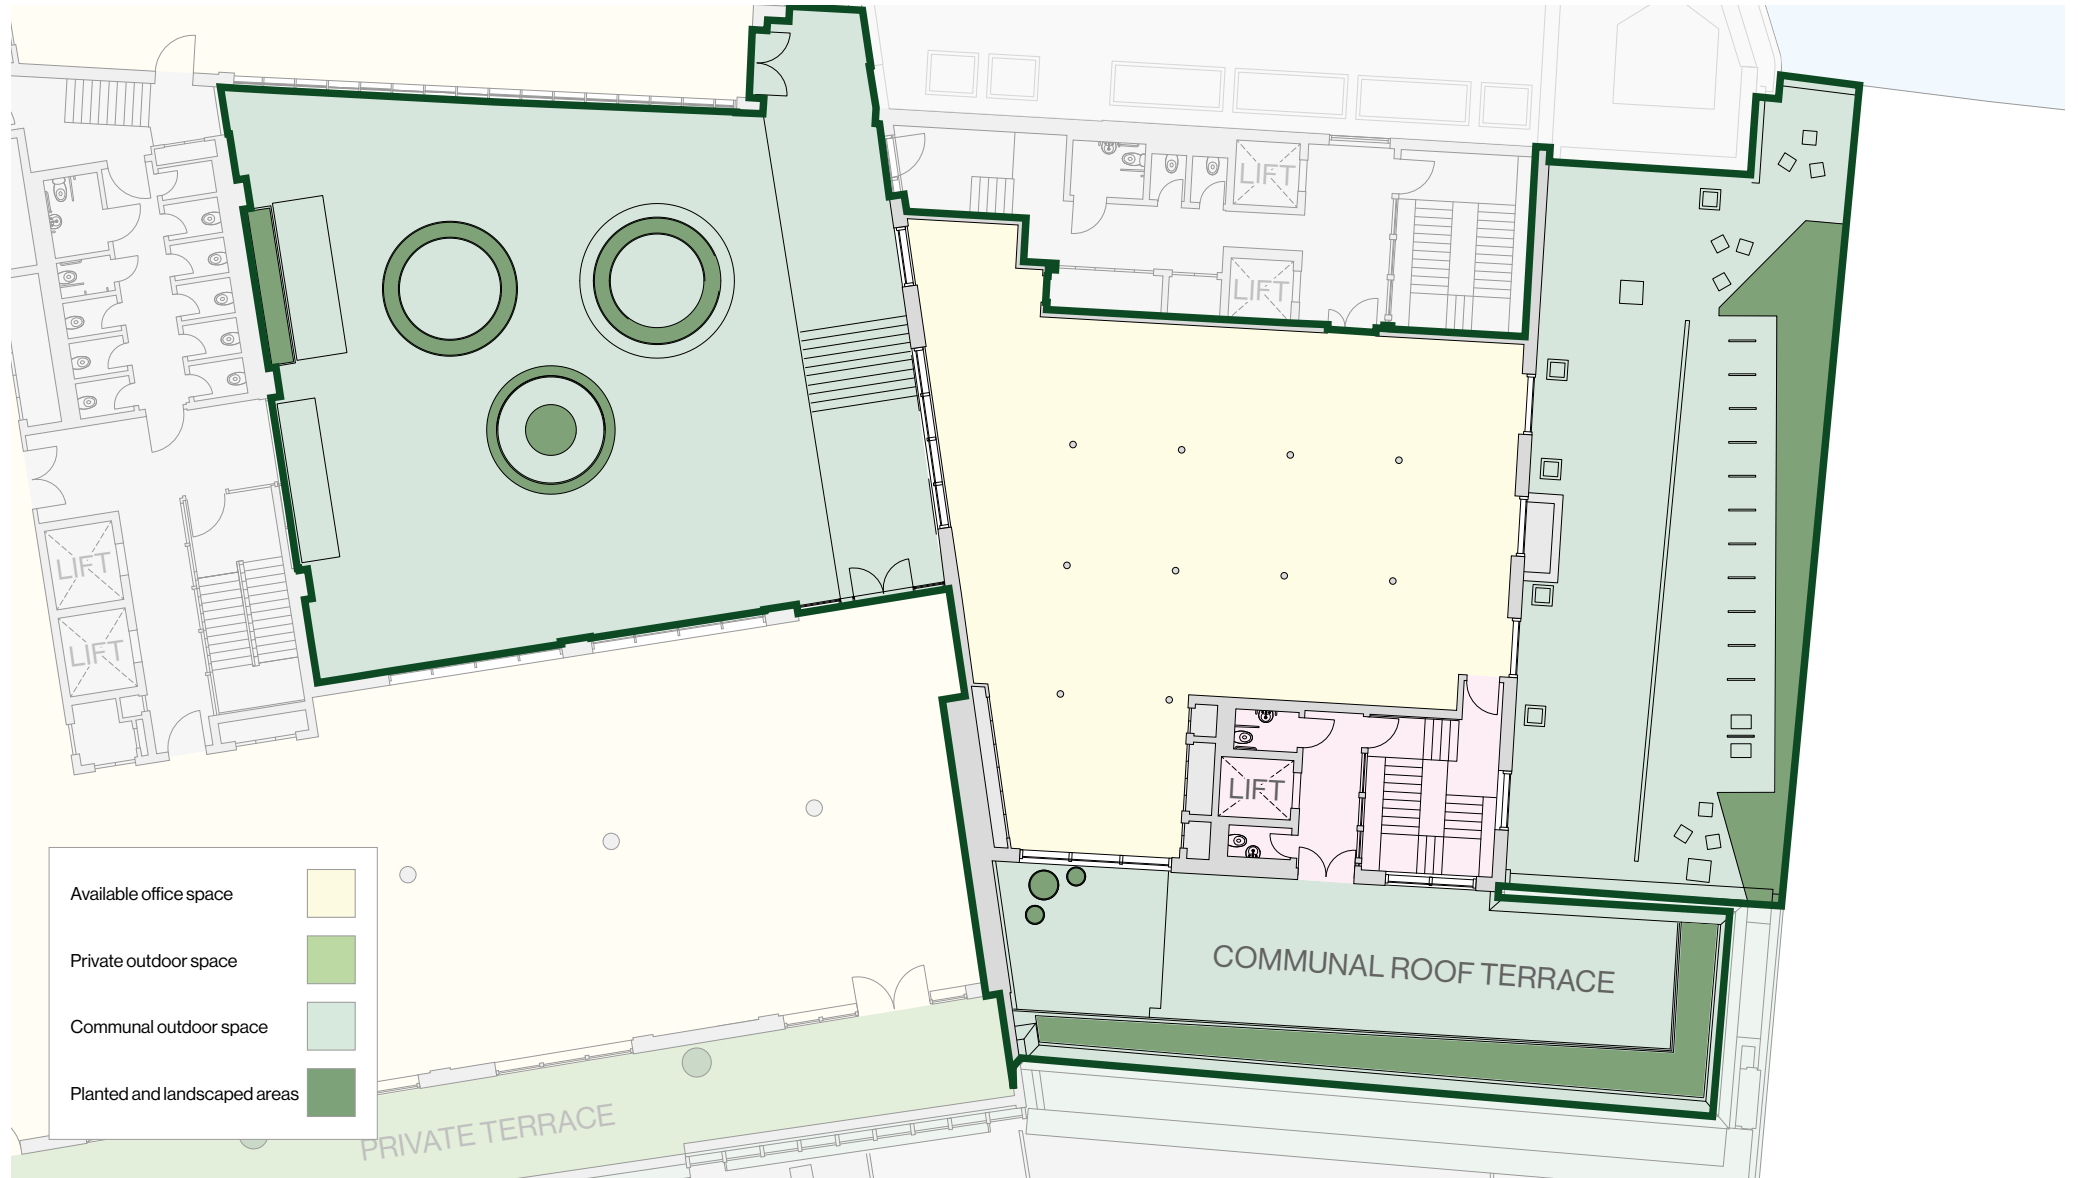

THE MILL

	Office Space	Outdoor Space
Ground Floor	1,435 sq ft / 133 sq m	463 sq ft / 43 sq m

THE MILL

	Office Space	Outdoor Space
Floor 1	1,875 sq ft / 174 sq m	29 sq ft / 3 sq m

THE MILL

	Office Space	Outdoor Space
Floor 2	1,894 sq ft / 176 sq m	27 sq ft / 3 sq m

THE MILL

- Available office space
- Private outdoor space
- Communal outdoor space
- Planted and landscaped areas

	Office Space	Outdoor Space
Floor 3	1,948 sq ft / 181 sq m	26 sq ft / 2 sq m

THE MILL

	Office Space	Outdoor Space
Floor 4	1,938 sq ft / 180 sq m	-

THE MILL

Available office space

Private outdoor space

Communal outdoor space

Planted and landscaped areas

	Office Space	Outdoor Space
Floor 5	2,355 sq ft / 219 sq m	-