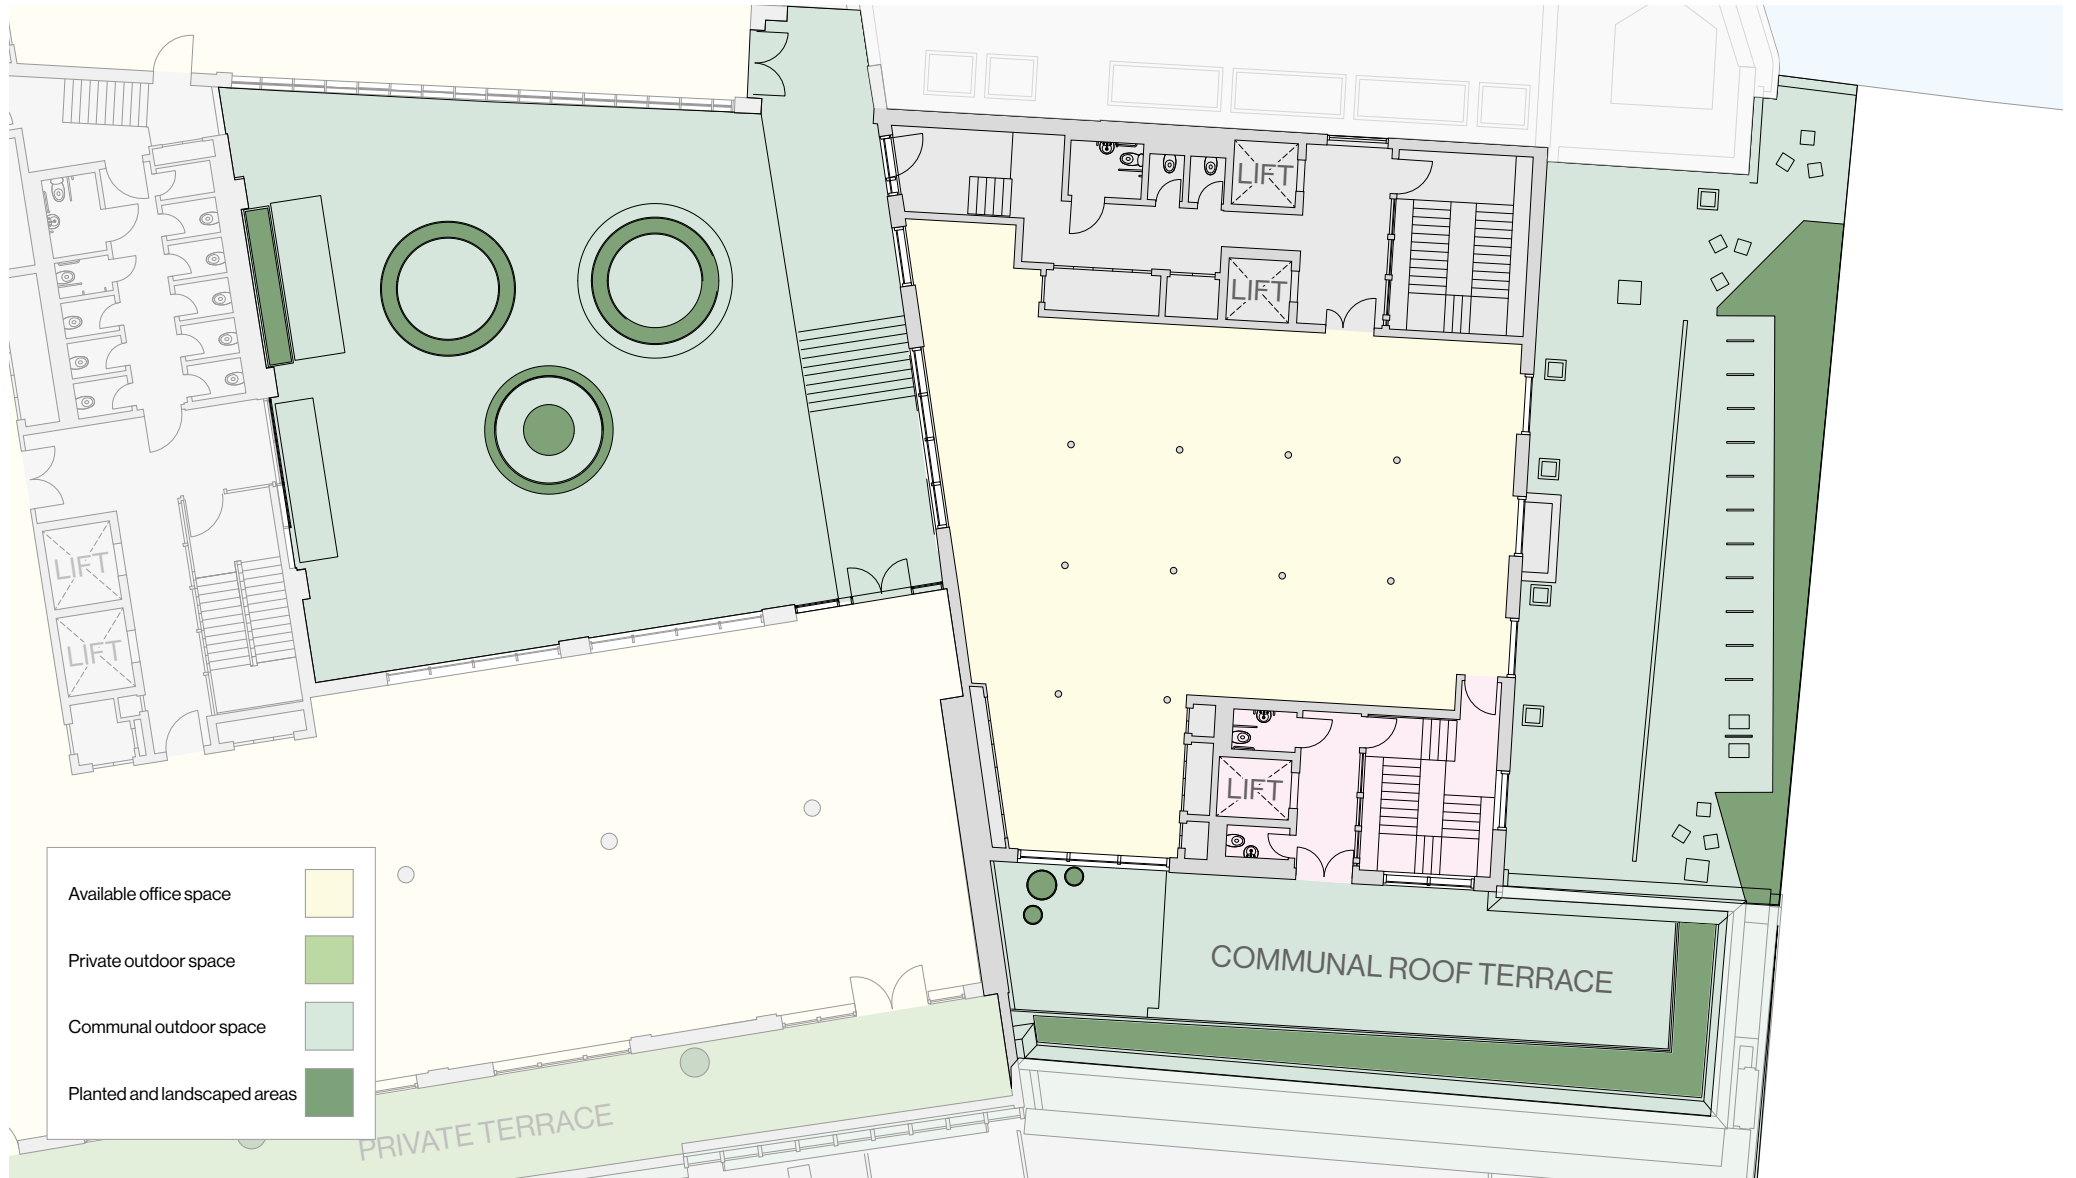

THE MILL

	Office Space	Outdoor Space
Ground Floor	1,435 sq ft / 133 sq m	463 sq ft / 43 sq m

THE MILL

	Office Space	Outdoor Space
Floor 1	1,875 sq ft / 174 sq m	29 sq ft / 3 sq m

THE MILL

	Office Space	Outdoor Space
Floor 2	1,894 sq ft / 176 sq m	27 sq ft / 3 sq m

THE MILL

- Available office space
- Private outdoor space
- Communal outdoor space
- Planted and landscaped areas

	Office Space	Outdoor Space
Floor 3	1,948 sq ft / 181 sq m	26 sq ft / 2 sq m

THE MILL

Available office space	
Private outdoor space	
Communal outdoor space	
Planted and landscaped areas	

	Office Space	Outdoor Space
Floor 4	1,938 sq ft / 180 sq m	-

THE MILL

	Office Space	Outdoor Space
Floor 5	2,355 sq ft / 219 sq m	-