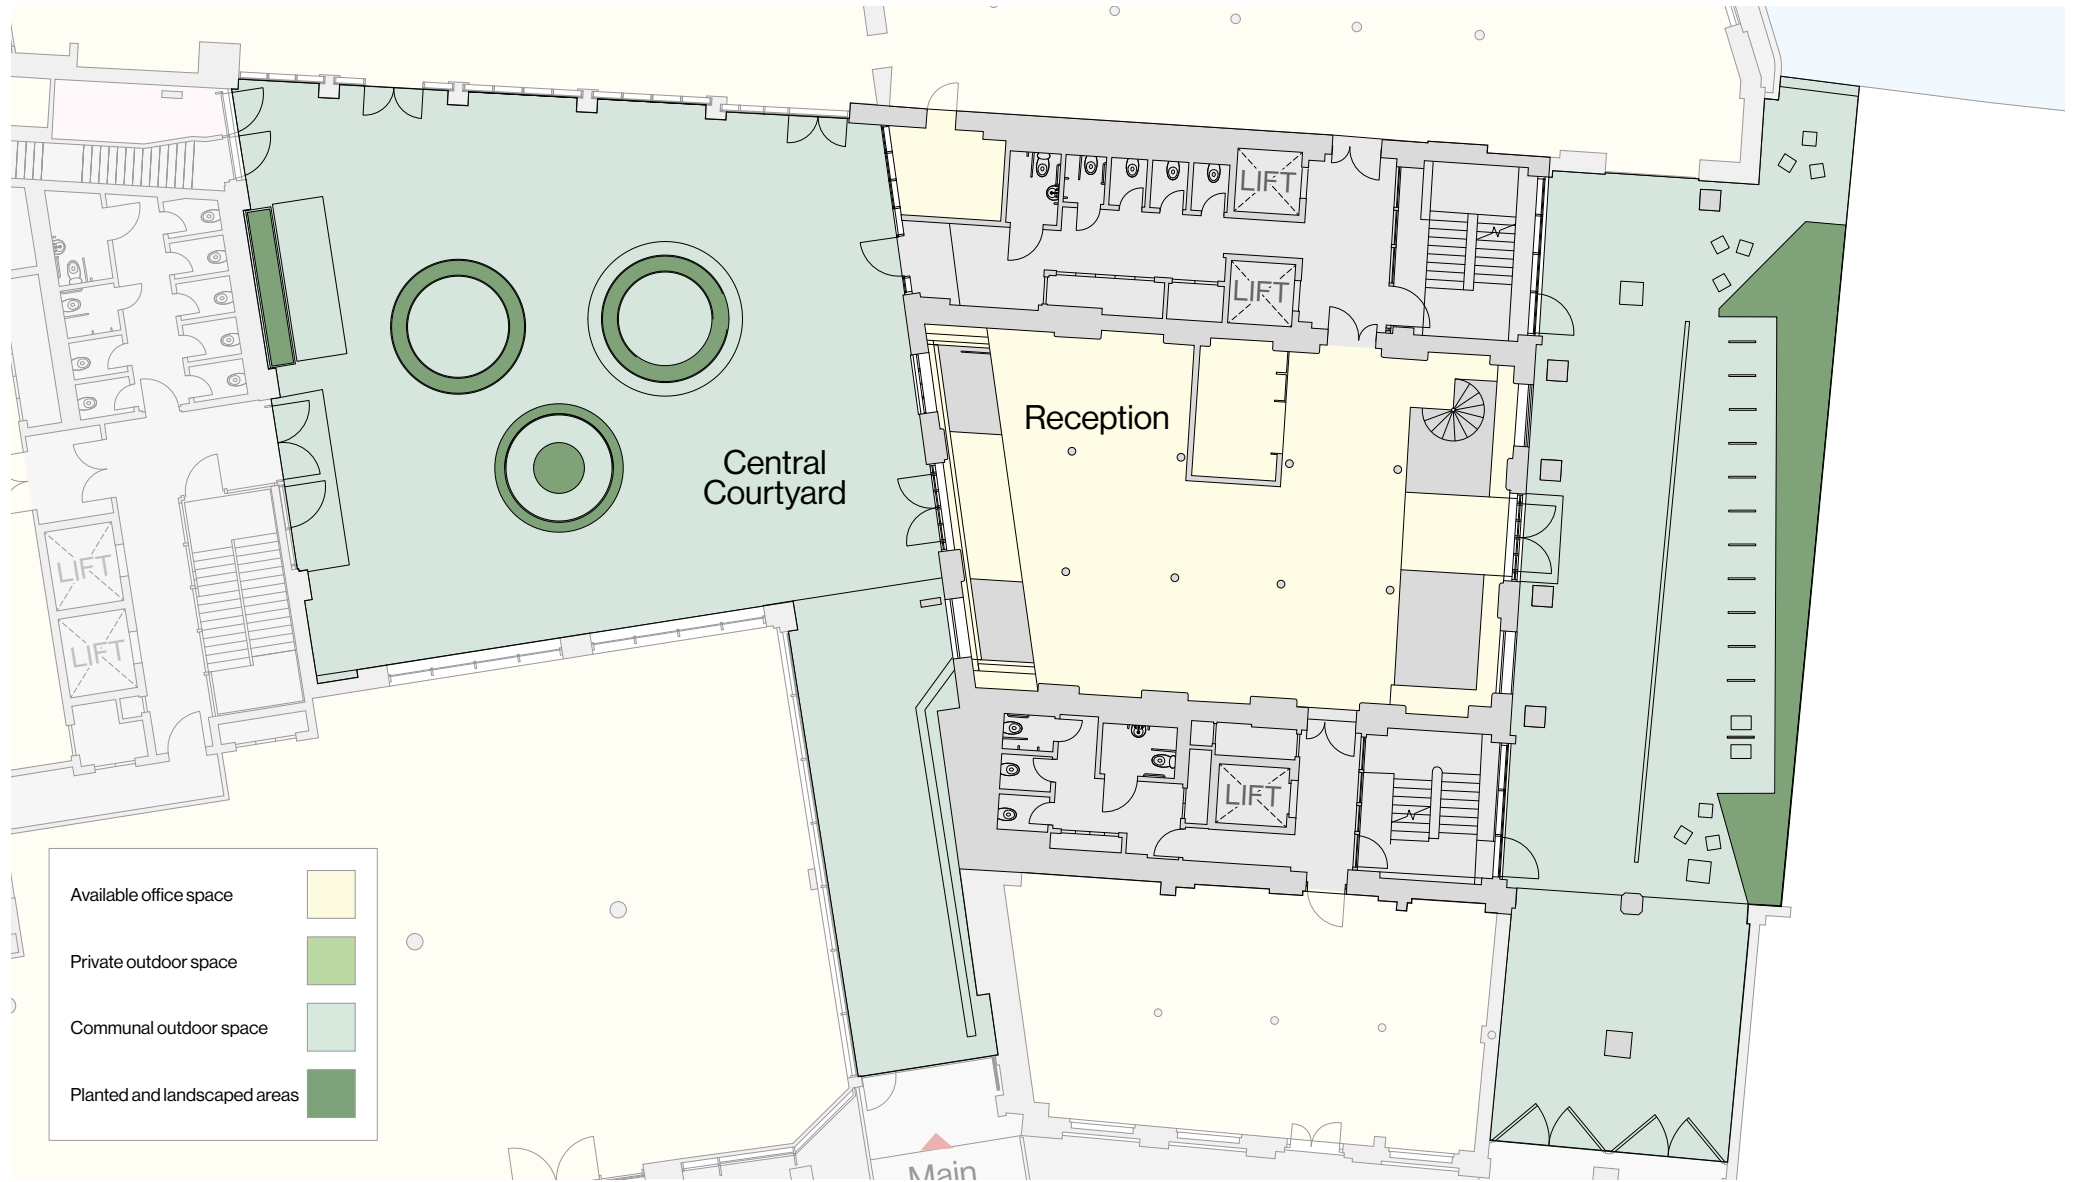

THE MILL

	Office Space	Outdoor Space
Ground Floor	1,435 sq ft / 133 sq m	463 sq ft / 43 sq m

THE MILL

	Office Space	Outdoor Space
Floor 1	1,875 sq ft / 174 sq m	29 sq ft / 3 sq m

THE MILL

	Office Space	Outdoor Space
Floor 2	1,894 sq ft / 176 sq m	27 sq ft / 3 sq m

THE MILL

- Available office space
- Private outdoor space
- Communal outdoor space
- Planted and landscaped areas

	Office Space	Outdoor Space
Floor 3	1,948 sq ft / 181 sq m	26 sq ft / 2 sq m

THE MILL

Available office space	
Private outdoor space	
Communal outdoor space	
Planted and landscaped areas	

	Office Space	Outdoor Space
Floor 4	1,938 sq ft / 180 sq m	-

THE MILL

	Office Space	Outdoor Space
Floor 5	2,355 sq ft / 219 sq m	-