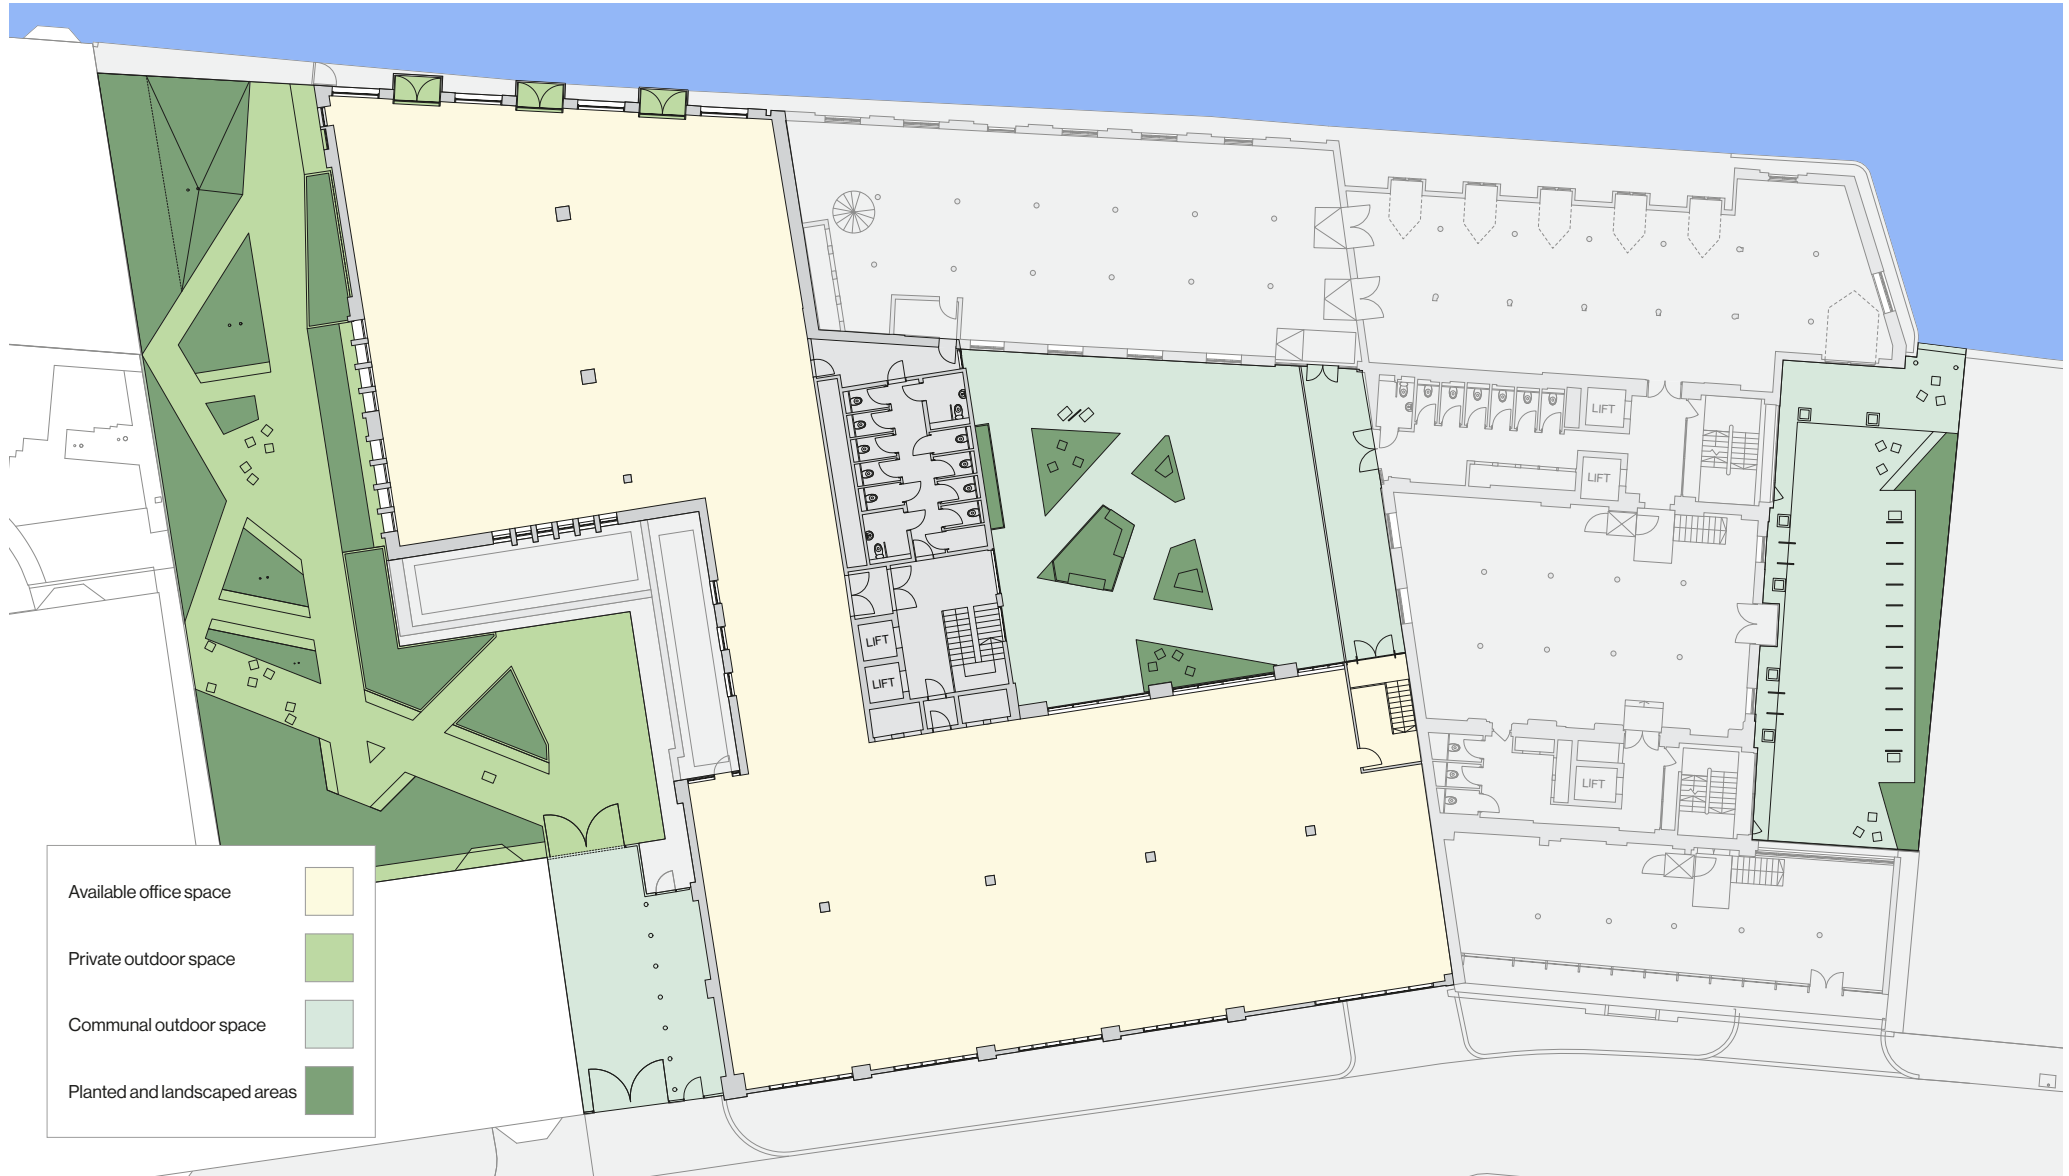

THORLEY WORKS

	Office Space	Outdoor Space
Ground Floor	9,795 sq ft / 564 sq m	11,237 sq ft / 1,044 sq m

THORLEY WORKS

	Office Space	Outdoor Space
Floor 1	11,302 sq ft / 1,049 sq m	97 sq ft / 9 sq m

THORLEY WORKS

- Available office space
- Private outdoor space
- Communal outdoor space
- Planted and landscaped areas

	Office Space	Outdoor Space
Floor 2	11,517 sq ft / 1,069 sq m	97 sq ft / 9 sq m

THORLEY WORKS

	Office Space	Outdoor Space
Floor 3	10,861 sq ft / 1,009 sq m	97 sq ft / 9 sq m

THORLEY WORKS

	Office Space	Outdoor Space
Floor 4	10,850 sq ft / 1,007 sq m	97 sq ft / 9 sq m

THORLEY WORKS

	Office Space	Outdoor Space
Floor 5	7,276 sq ft / 675 sq m	1,851 sq ft / 172 sq m