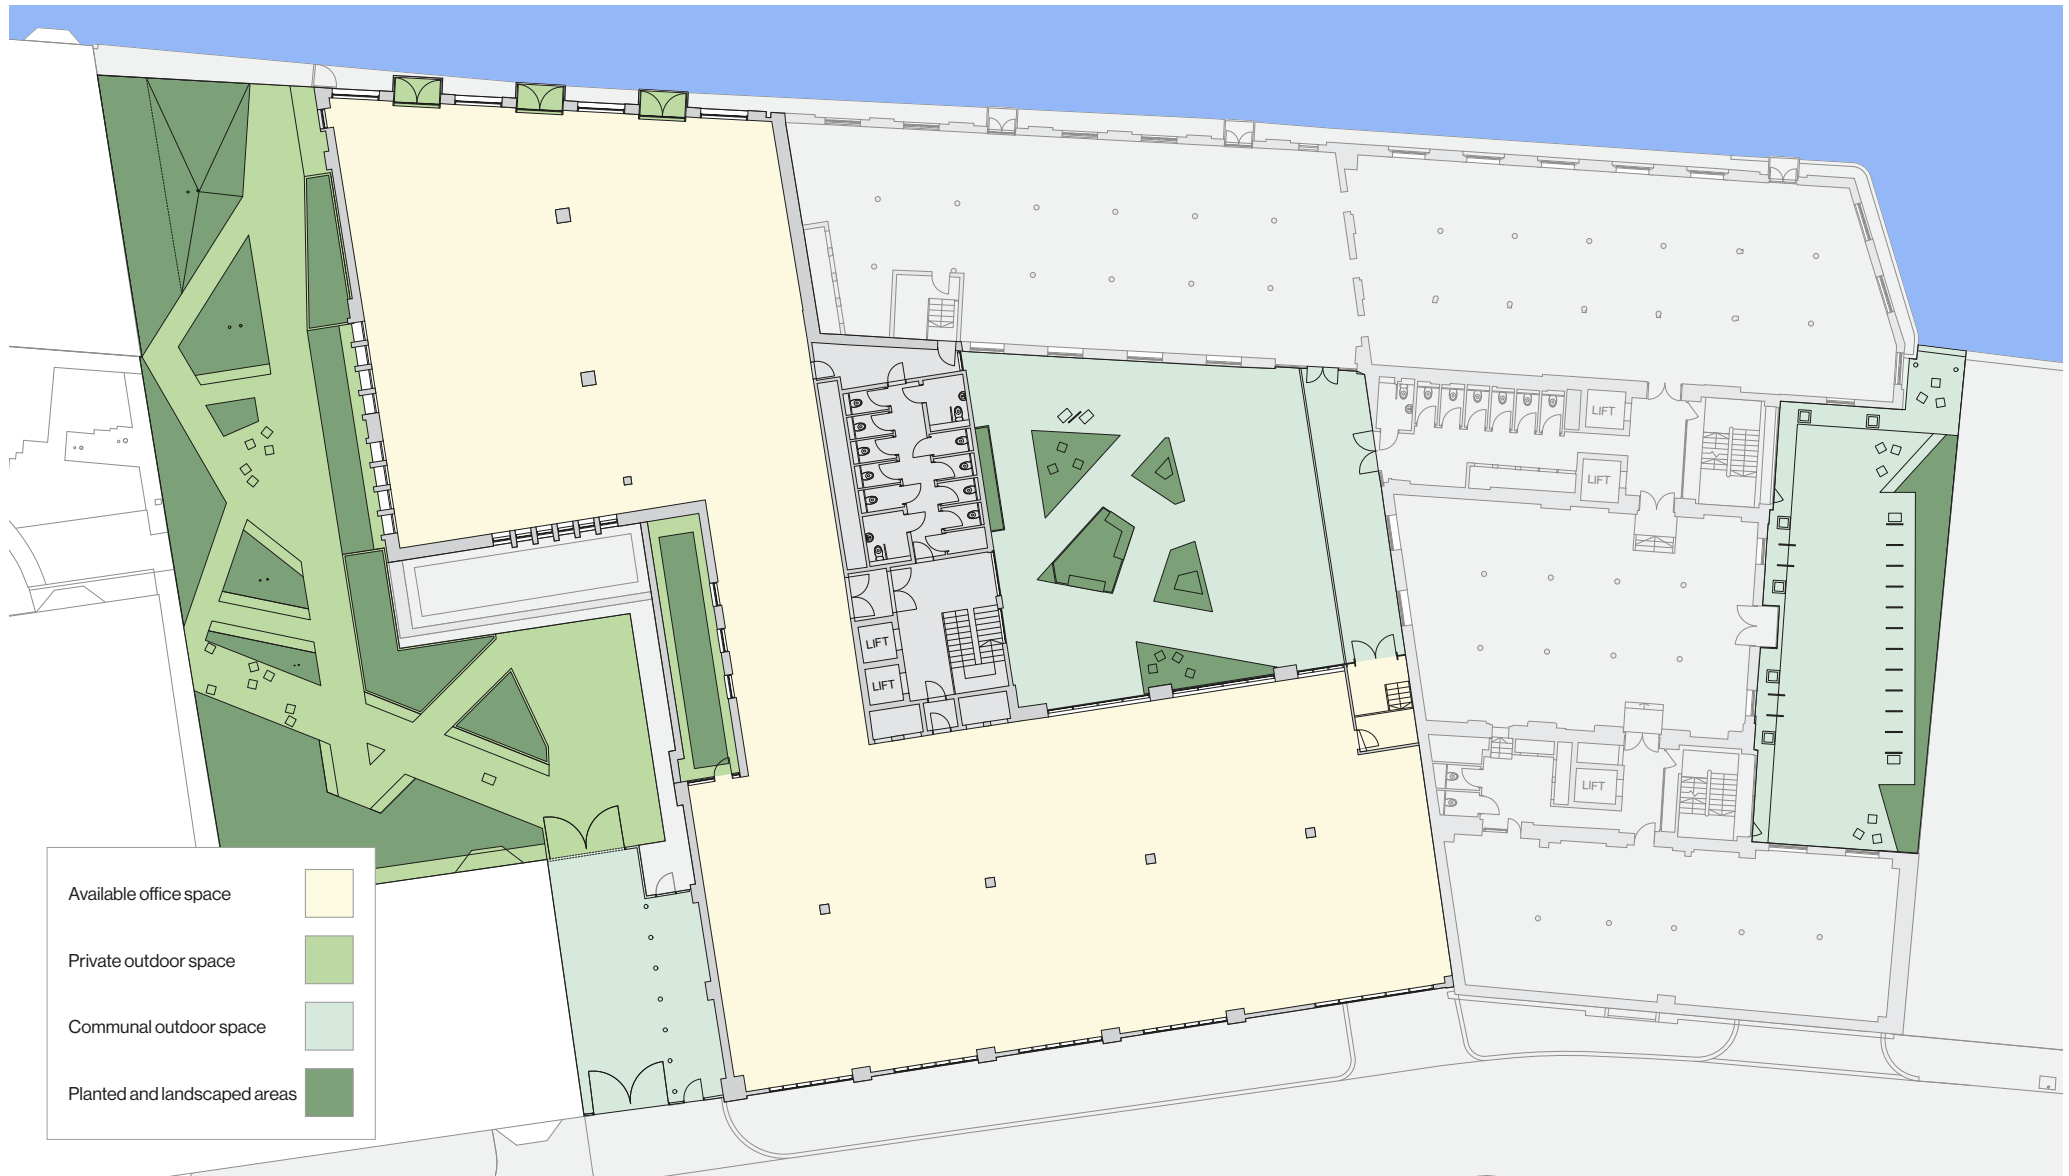

THORLEY WORKS

	Office Space	Outdoor Space
Ground Floor	9,795 sq ft / 564 sq m	11,237 sq ft / 1,044 sq m

THORLEY WORKS

	Office Space	Outdoor Space
Floor 1	11,302 sq ft / 1,049 sq m	97 sq ft / 9 sq m

THORLEY WORKS

- Available office space
- Private outdoor space
- Communal outdoor space
- Planted and landscaped areas

	Office Space	Outdoor Space
Floor 2	11,517 sq ft / 1,069 sq m	97 sq ft / 9 sq m

THORLEY WORKS

	Office Space	Outdoor Space
Floor 3	10,861 sq ft / 1,009 sq m	97 sq ft / 9 sq m

THORLEY WORKS

	Office Space	Outdoor Space
Floor 4	10,850 sq ft / 1,007 sq m	97 sq ft / 9 sq m

THORLEY WORKS

	Office Space	Outdoor Space
Floor 5	7,276 sq ft / 675 sq m	1,851 sq ft / 172 sq m