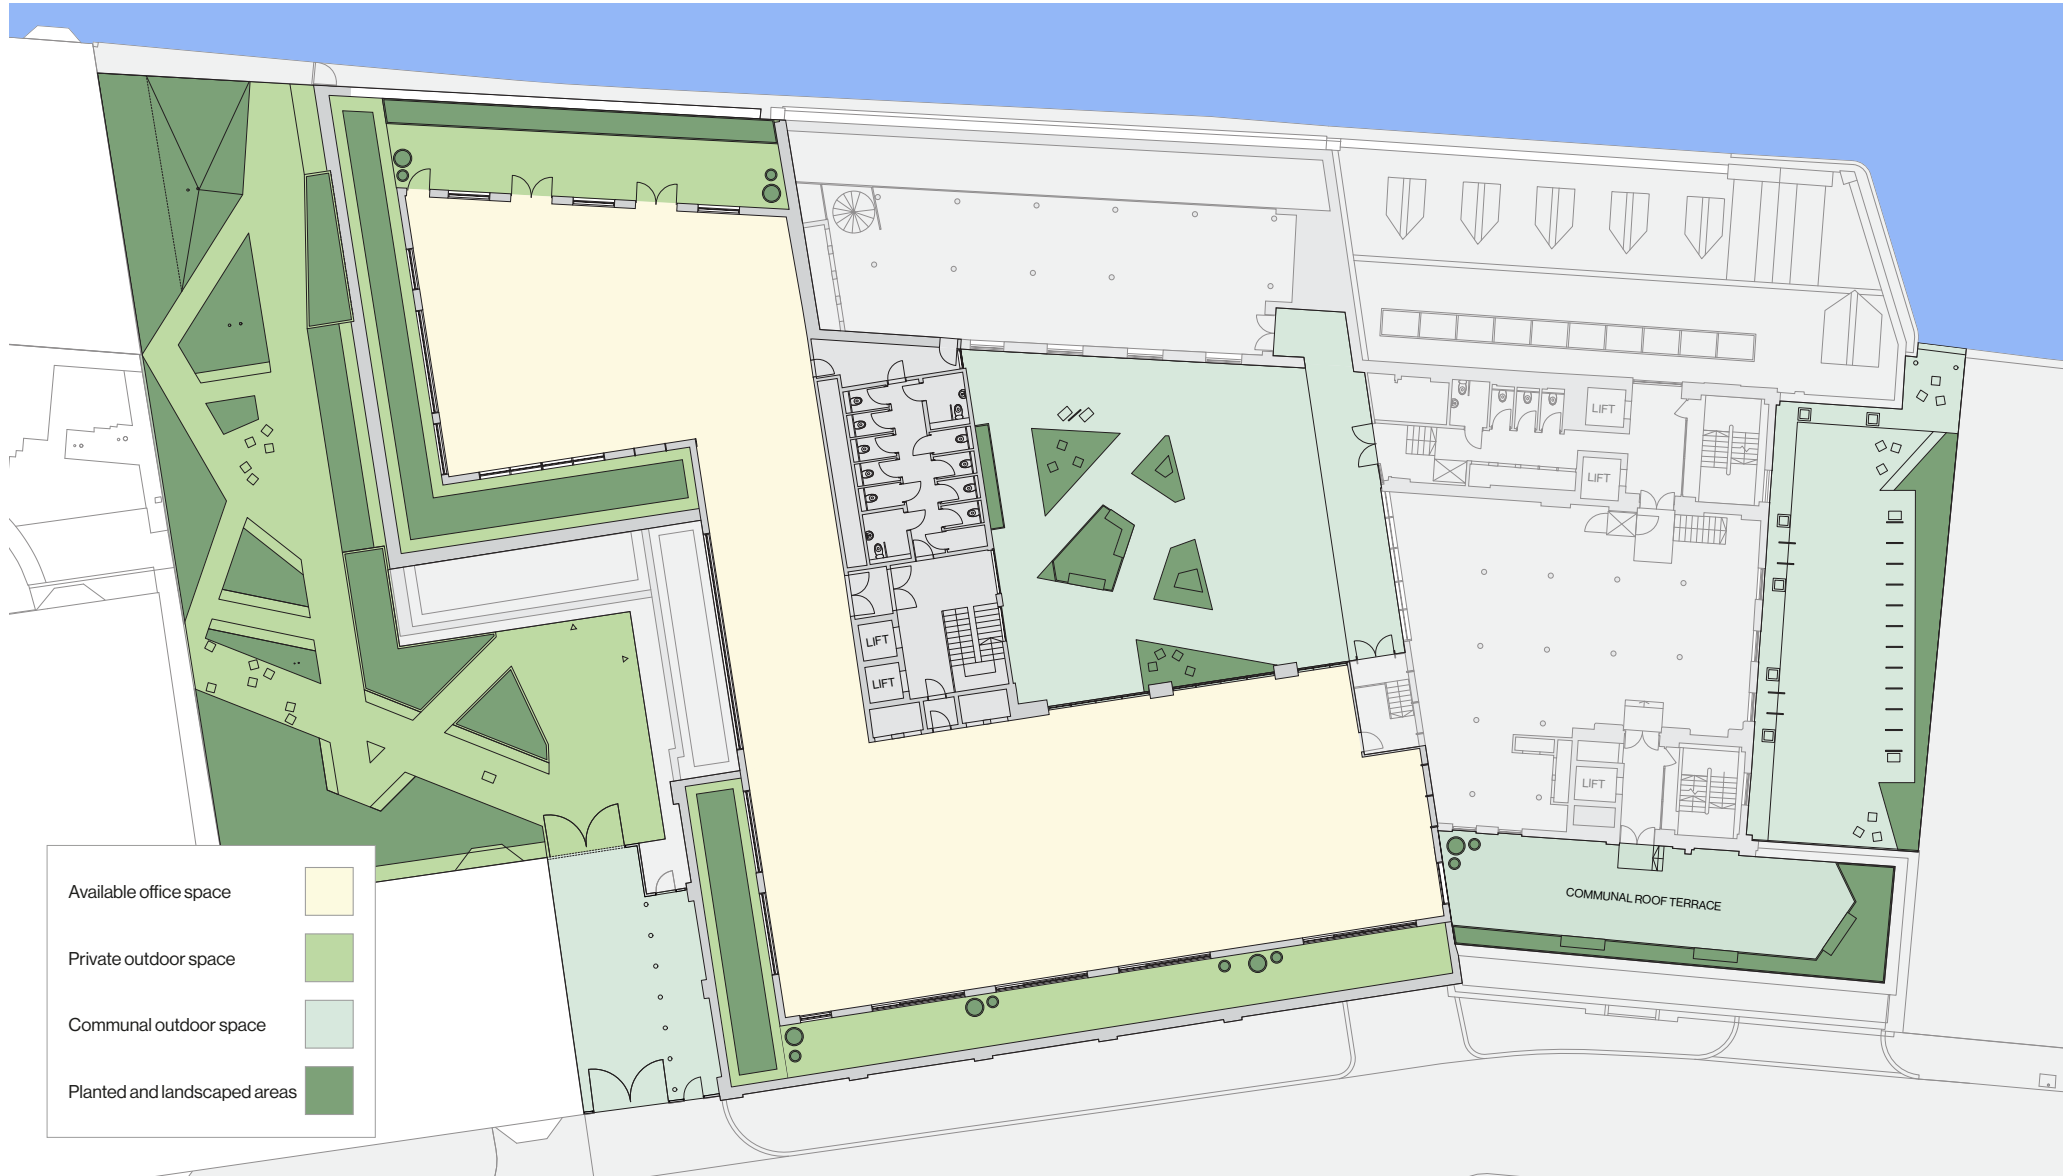

THORLEY WORKS

	Office Space	Outdoor Space
Ground Floor	9,795 sq ft / 564 sq m	11,237 sq ft / 1,044 sq m

THORLEY WORKS

	Office Space	Outdoor Space
Floor 1	11,302 sq ft / 1,049 sq m	97 sq ft / 9 sq m

THORLEY WORKS

- Available office space
- Private outdoor space
- Communal outdoor space
- Planted and landscaped areas

	Office Space	Outdoor Space
Floor 2	11,517 sq ft / 1,069 sq m	97 sq ft / 9 sq m

THORLEY WORKS

	Office Space	Outdoor Space
Floor 3	10,861 sq ft / 1,009 sq m	97 sq ft / 9 sq m

THORLEY WORKS

	Office Space	Outdoor Space
Floor 4	10,850 sq ft / 1,007 sq m	97 sq ft / 9 sq m

THORLEY WORKS

	Office Space	Outdoor Space
Floor 5	7,276 sq ft / 675 sq m	1,851 sq ft / 172 sq m