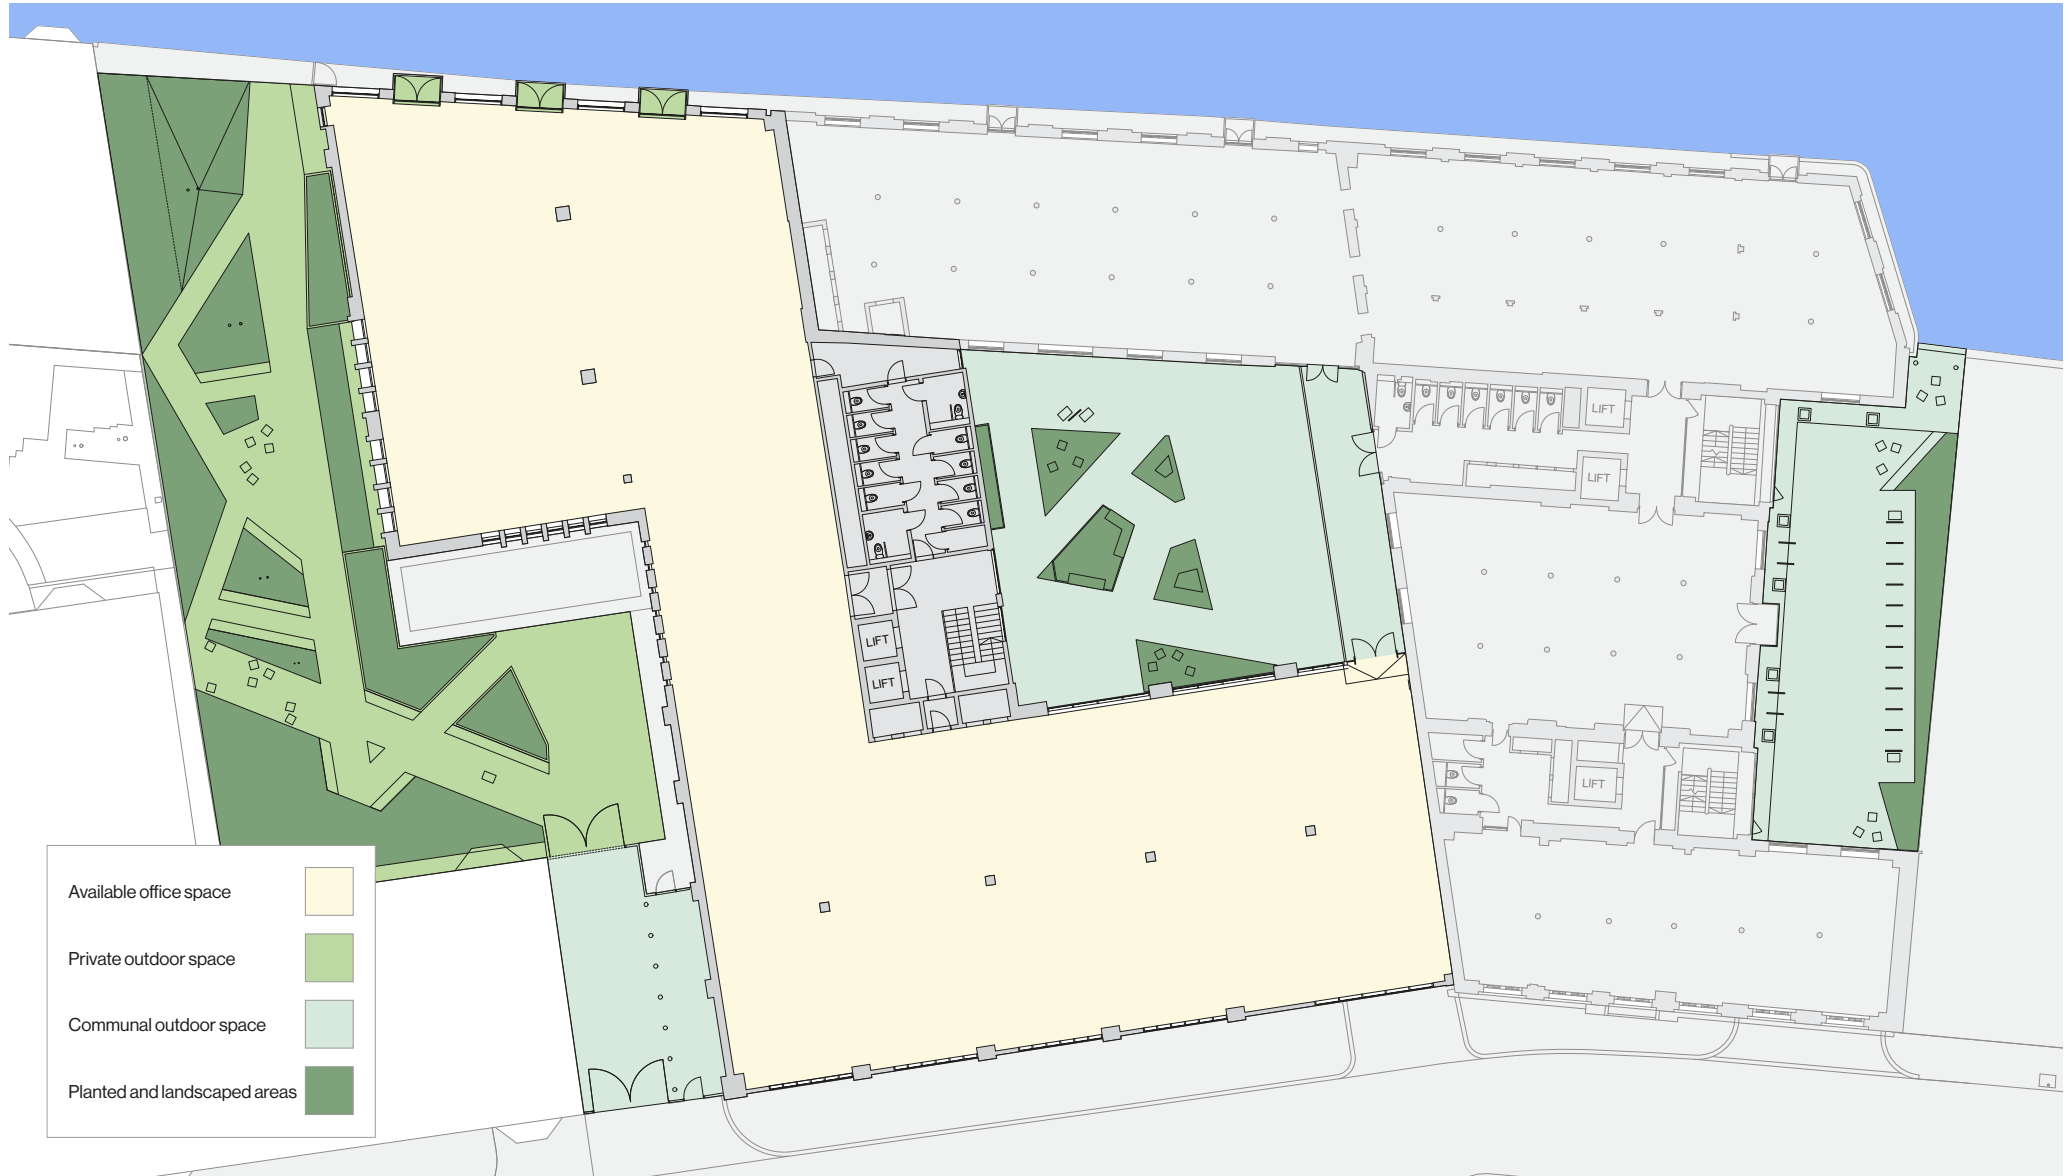

THORLEY WORKS

	Office Space	Outdoor Space
Ground Floor	9,795 sq ft / 564 sq m	11,237 sq ft / 1,044 sq m

THORLEY WORKS

	Office Space	Outdoor Space
Floor 1	11,302 sq ft / 1,049 sq m	97 sq ft / 9 sq m

THORLEY WORKS

- Available office space
- Private outdoor space
- Communal outdoor space
- Planted and landscaped areas

	Office Space	Outdoor Space
Floor 2	11,517 sq ft / 1,069 sq m	97 sq ft / 9 sq m

THORLEY WORKS

	Office Space	Outdoor Space
Floor 3	10,861 sq ft / 1,009 sq m	97 sq ft / 9 sq m

THORLEY WORKS

	Office Space	Outdoor Space
Floor 4	10,850 sq ft / 1,007 sq m	97 sq ft / 9 sq m

THORLEY WORKS

	Office Space	Outdoor Space
Floor 5	7,276 sq ft / 675 sq m	1,851 sq ft / 172 sq m